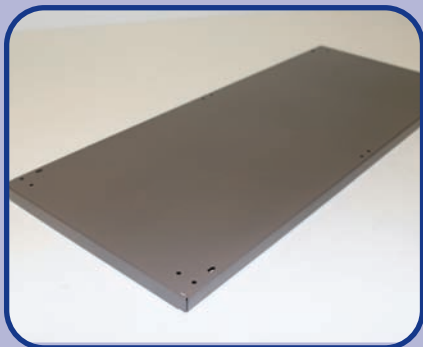

# CLIP SHELVING

**COMPLETE UNIT**

**Sizes:**  
**Long**  
 1219mm  
 1525mm  
 1829mm  
 2134mm  
 2438mm  
**Wide**  
 305mm  
 381mm  
 457mm  
 610mm

**NEW  
 PRODUCT  
 Quick  
 Assembly**

**FRAME**

**SHELF**

**Sizes:**  
 305mm x 914mm  
 381mm x 914mm  
 457mm x 914mm  
 610mm x 914mm

**TOP SHELF BRACKET**

**Sizes:**  
 305mm  
 381mm  
 457mm  
 610mm

**BRACKET**

**Sizes:**  
 305mm  
 381mm  
 457mm  
 610mm