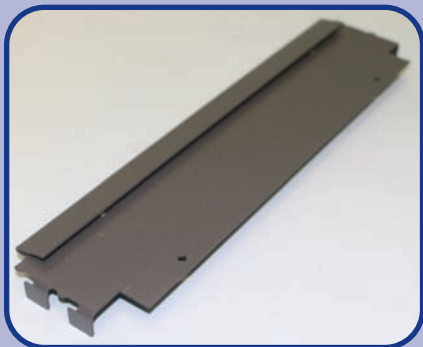

# CLIP SHELVING

**COMPLETE UNIT**

**Sizes:**  
**Long**  
 1219mm  
 1525mm  
 1829mm  
 2134mm  
 2438mm  
**Wide**  
 305mm  
 381mm  
 457mm  
 610mm

**NEW  
 PRODUCT  
 Quick  
 Assembly**

**FRAME**

**SHELF**

**Sizes:**  
 305mm x 914mm  
 381mm x 914mm  
 457mm x 914mm  
 610mm x 914mm

**TOP SHELF BRACKET**

**Sizes:**  
 305mm  
 381mm  
 457mm  
 610mm

**BRACKET**

**Sizes:**  
 305mm  
 381mm  
 457mm  
 610mm